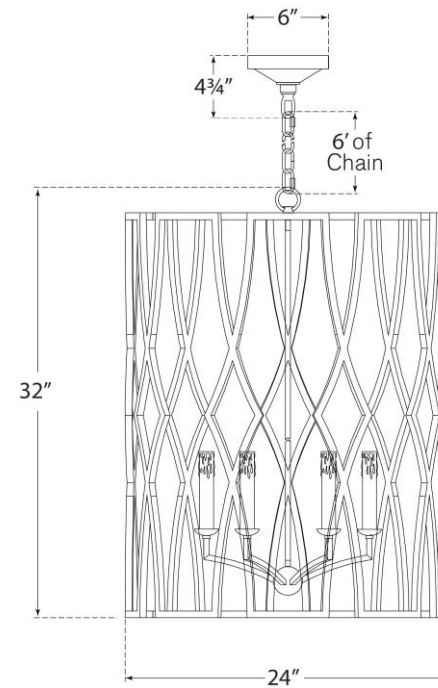

SPEC SHEET

Brittany Large Lantern

Item # NW 5112VS

Designer: Niermann Weeks

Height: 32"

Width: 24"

Canopy: 6" Round

Finishes: VS

Socket: 6 - E12 Candelabra

Wattage: 6 - 60 C

NW5112