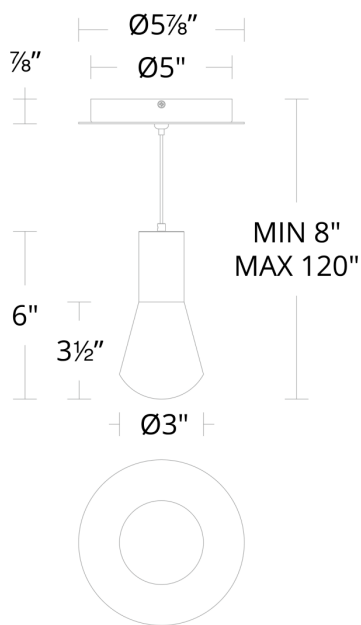

Project:

Location:

Fixture Type:

Catalog Number:

AVAILABLE FINISHES:

Plum

PD-40106

PRODUCT DESCRIPTION

SPECIFICATIONS

Rated Life	50000 Hours
Standards	ETL, cETL,Damp Location Listed, Title 24 JA8: 2019 Compliant
Input	120/277V
Dimming	TRIAC: 100-10%
Color Temp	3000K
CRI	90
Construction	CNC aluminum cap with solid decorative acrylic diffuser

PD-40106

Model & Size	Color Temp	Finish	LED Watts	LED Lumens	Delivered Lumens
PD-40106 6"	3000K	AB Aged Brass	6.7W	419	359
	3000K	BK Black	6.7W	419	359
	3000K	SN Satin Nickel	6.7W	419	359

Example: **PD-40106-SN**