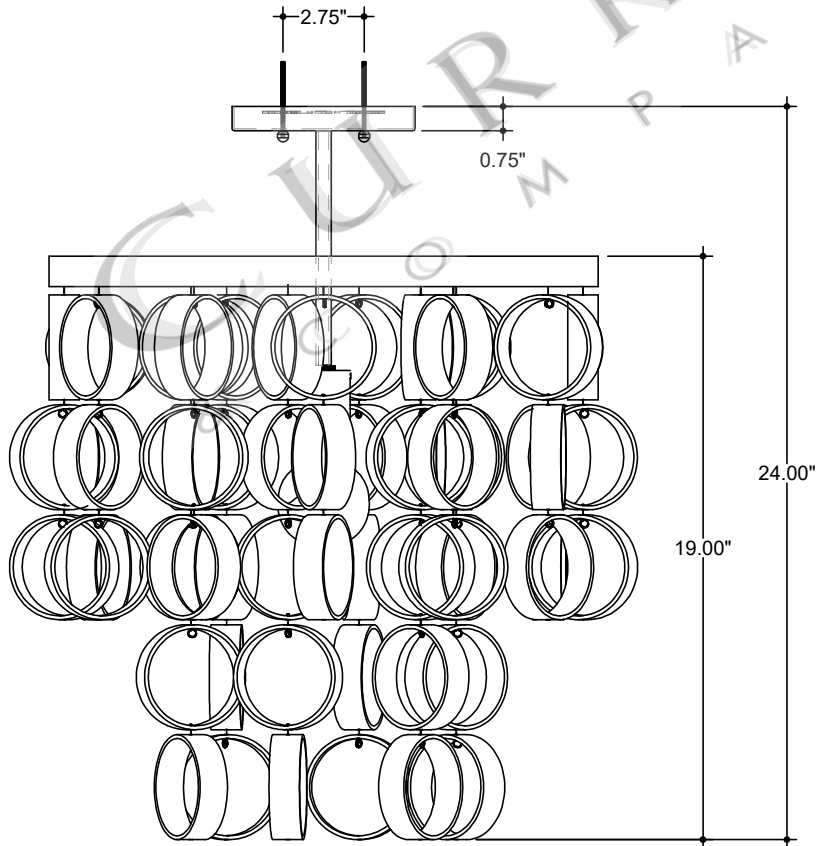

TOP VIEW

CANOPY DETAIL

FRONT VIEW

9000-0949

ALL WORK © 2022 CURREY & COMPANY