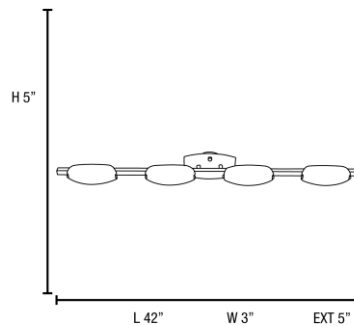

### PRODUCT MEASUREMENTS

FIXTURE	BACKPLATE / CANOPY
Length: 3"	Length 7.25"
Width: 42"	Width: 4.5"
Diameter	Diameter:
Height: 5"	Height: 0.5"
Extension:	
Overall Height:	

#### LINE DRAWING