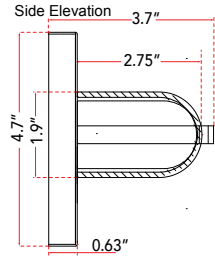

ABRA MODEL **20043WV-BN**

Oval Water Glass LED Vanity

FAMILY NAME **Eco**

UPC **00810035190221**

FIXTURE MATERIAL				FIXTURE DIMENSIONS IN INCHES										
Frame Material	Finishes Available	Diffuser Type	Diffuser Finish	Diameter	Height	o.a.h	Width	Length	Ext	Weight	ADA	Location	Rating	Compliance
Steel	BN-Brushed Nickel CH-Chrome	Glass	Water		1.9	4.7		24	3.7	6	Compliant	Wall Mount only	Damp Location	cETLus
LAMPING										Compatible Dimmers		Junction Box Type		SUPPLIED
Lamp Type	Lamp qty	Wattage	Max Wattage	Base	Kelvin	CRI	Initial Lumen's	Delivered Lumen's	Voltage	ELV		Standard 4 x 4 Octagon Box		
LED	1	22w	22w	Solid State Module	3000k	90+	1870	1309 estimated	120v	SPECIAL NOTES				