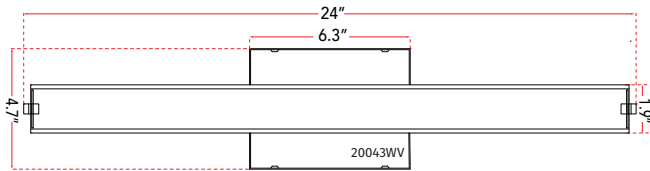

ABRA MODEL **20043WV-BN**

Oval Water Glass LED Vanity

FAMILY NAME **Eco**

UPC **00810035190221**

FIXTURE MATERIAL				FIXTURE DIMENSIONS IN INCHES										
Frame Material	Finishes Available	Diffuser Type	Diffuser Finish	Diameter	Height	o.a.h	Width	Length	Ext	Weight	ADA	Location	Rating	Compliance
Steel	BN-Brushed Nickel CH-Chrome	Glass	Water		1.9	4.7		24	3.7	6	Compliant	Wall Mount only	Damp Location	cETLus
LAMPING										Compatible Dimmers		Junction Box Type		SUPPLIED
Lamp Type	Lamp qty	Wattage	Max Wattage	Base	Kelvin	CRI	Initial Lumen's	Delivered Lumen's	Voltage	ELV		Standard 4 x 4 Octagon Box		
LED	1	22w	22w	Solid State Module	3000k	90+	1870	1309 estimated	120v	SPECIAL NOTES				