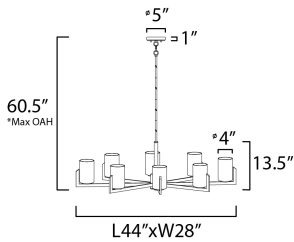

ADDITIONAL

ADJUSTABLE
SLOPE: 70
OPERATING TEMPERATURE:
-20°C (-4°F), 40°C (104°F)

MEASUREMENTS

DIMENSION : 44" L x 28" W x 13.5" H
 MAX OAH : 60.5" OAH
 CANOPY : 5" W x 1" H x 5" L
 HANGING WEIGHT : 14.33 lb

LAMPING

INPUT VOLTAGE : 120V
 BULB : 8 x 60W Incandescent E26 Medium , 480W Total
 BULB INCLUDED : (Not Included)

*max overall height

Always consult a qualified electrician before installing any lighting product.