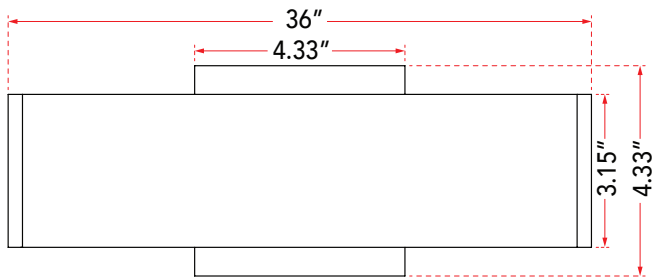

ABRA MODEL **20003WV-BB**

Up-Down Light 36" LED Vanity-Wall Bar

FAMILY NAME **Slim**

UPC **00858083007092**

FIXTURE MATERIAL				FIXTURE DIMENSIONS IN INCHES										
Frame Material	Finishes Available	Diffuser Type	Diffuser Finish	Diameter	Height	o.a.h	Width	Length	Ext	Weight	ADA	Location	Rating	Compliance
Aluminum	BB-Brushed Bronze BA-Brushed Aluminum	Acrylic	White		3.15	4.33	0.6	36	2	8.5	Compliant	Wall Mount only	Damp Location	cETLus
LAMPING										Compatible Dimmers		Junction Box Type		SUPPLIED
Lamp Type	Lamp qty	Wattage	Max Wattage	Base	Kelvin	CRI	Initial Lumen's	Delivered Lumen's	Voltage	ELV		Standard 4 x 4 Octagon Box		
LED	2	15w	30w	Solid State Module	3000k	90+	2550	1785 estimated	120v	SPECIAL NOTES				