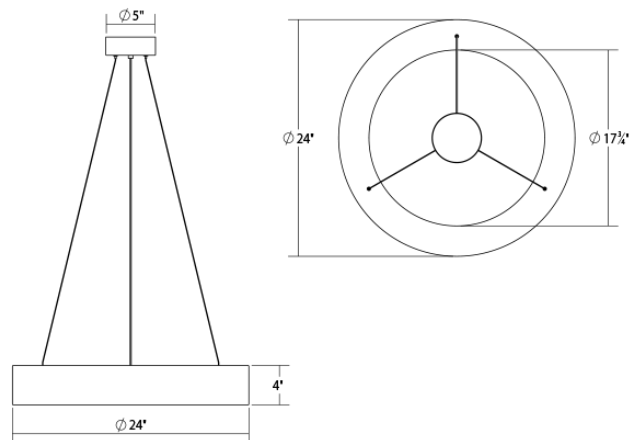

#### DIMENSIONS

Height	4"
Diameter	24"
Canopy/Backplate/Base	5"
Hanging Details	6' Adjustable Cable"

#### SHADE 1

Quantity	1
Color	Satin White
Material	Aluminum
Height	4"