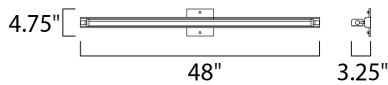

MEASUREMENTS

DIMENSION : 48" W x 4.75" H x 3.25" Ext
 BACK PLATE : 4.63" W x 4.63" H
 HANGING WEIGHT : 6.09 lb

LAMPING

LUMENS : 3,600 Rated
 BULB : 1 x 46W LED PCB Integrated , 46W Total
 BULB INCLUDED : (Integrated)
 DIMMABLE : Triac CL
 CRI : 90+ CRI
 COLOR_TEMP : 3000K