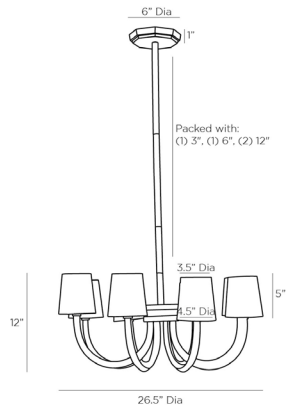

## GAETANO CHANDELIER

JAY JEFFERS

DJ42000

H: 16 IN, Dia: 26.50 IN

Vintage Brass

Contract Suitable As Is

This simple chandelier has a big personality. The eight vintagenbrass arms are perfectly turned creating a symmetrical shape. Tapered off-white microfiber shades are included and add some warmth. We love it over a dining table but imagine 2 of these over a kitchen island! Finish will vary. Additional pipe available (PIPE-503). Damp-rated, although limited covered outdoor areas may affect finish.

### DIMENSIONS

Chandelier	H: 12 IN, Dia: 26.50 IN
Minimum Hanging Height	16 IN
Maximum Hanging Height	46 IN
Canopy	H: 1 IN, Dia: 6.00 IN

### WIRING

Rating	Damp
Certification Note	PENDING REVIEW
Suggested Bulb Type	B10
Cord	10 FT, Black, SVT
Socket	8, Type B - E12
Photographed Bulb	Clear Straight Tip Candelabra Bulb
Maximum Watt	25
Voltage	110-120 V

### SHIPPING

Product Weight	15.5 LBS
Gross Weight 1	20 LBS
Gross Weight 2	4 LBS
Shipping Box 1	H: 16.5 IN, L: 28.5 IN, W: 28.5 IN
Shipping Box 2	H: 6.3 IN, L: 10.62 IN, W: 18.9 IN
Shipping Box 3	H: 0