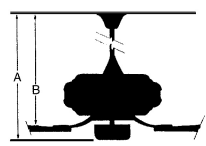

MEASUREMENTS

Blade Finish:	Reversible Blades:		
	No		
Blade Material:	Slope:		
ABS	Yes		
Blade Sweep:	No. of Blades:	Blade Pitch:	Hanging Weight:
52"	3	14 degrees	28.88
Downrod 1:	Downrod 1 Outside Dia:	Downrod 2:	Downrod 2 Outside Dia:
6	.75		
Ceiling to Lowest Point: (Dim A)	Ceiling to Blade (Dim B)	Lead Wire:	Motor Size:
20.5	17.0	80"	188x20mm