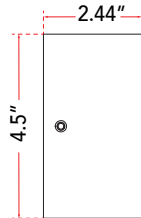

ABRA MODEL **20068WV-BN**

**32" Metal Framed Frosted Glass Vanity-Wall Fixture with High Output Dimmable LED**

FAMILY NAME **Grin**

UPC **00858083007337**

Side Elevation

FIXTURE MATERIAL				FIXTURE DIMENSIONS IN INCHES										
Frame Material	Finishes Available	Diffuser Type	Diffuser Finish	Diameter	Height	o.a.h	Width	Length	Ext	Weight	ADA	Location	Rating	Compliance
Metal	BN-Brushed Nickel CH-Chrome	Glass	Frosted		4.5	4.5		32	2.44	10.5	Compliant	Wall Mount only	Damp Location	cETLus
LAMPING										Compatible Dimmers	Junction Box Type	SUPPLIED		
Lamp Type	Lamp qty	Wattage	Max Wattage	Base	Kelvin	CRI	Initial Lumen's	Delivered Lumen's	Voltage		Standard 4 x 4 Octagon Box			
LED	1	32w	32w	Solid State Module	3000k	90+	2720	1904 estimated	120v					
SPECIAL NOTES														