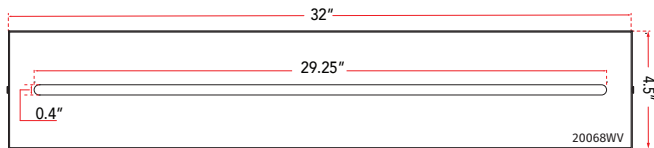

ABRA MODEL **20068WV-BN**

**32" Metal Framed Frosted Glass Vanity-Wall Fixture with High Output Dimmable LED**

FAMILY NAME **Grin**

UPC **00858083007337**

Side Elevation

FIXTURE MATERIAL				FIXTURE DIMENSIONS IN INCHES										
Frame Material	Finishes Available	Diffuser Type	Diffuser Finish	Diameter	Height	o.a.h	Width	Length	Ext	Weight	ADA	Location	Rating	Compliance
Metal	BN-Brushed Nickel CH-Chrome	Glass	Frosted		4.5	4.5		32	2.44	10.5	Compliant	Wall Mount only	Damp Location	cETLus
LAMPING										Compatible Dimmers	Junction Box Type	SUPPLIED		
Lamp Type	Lamp qty	Wattage	Max Wattage	Base	Kelvin	CRI	Initial Lumen's	Delivered Lumen's	Voltage		Standard 4 x 4 Octagon Box			
LED	1	32w	32w	Solid State Module	3000k	90+	2720	1904 estimated	120v					
SPECIAL NOTES														