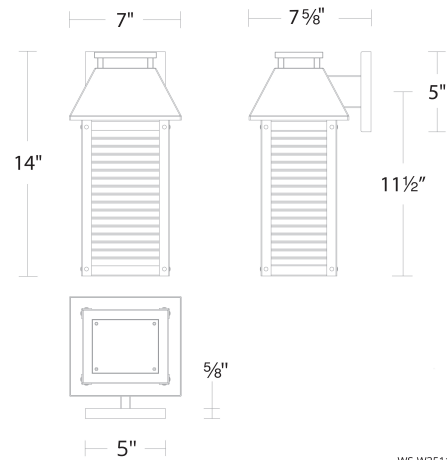

REPLACEMENT PARTS

- RPL-GLA-35114-FR - Front Glass
- RPL-GLA-35114-SI - Side Glass

FINISHES

Black

LINE DRAWING

WS-W35114

Fixture Type: _____

Catalog Number: _____

Project: _____

Location: _____

Faulkner

Outdoor Wall Sconce 3000K

Model & Size	Color Temp & CRI	Watt	LED Lumens	Delivered Lumens	Finish
WS-W35118 18"	3000K 90	24W	1817	927	BK Black

Example: **WS-W35118-BK**