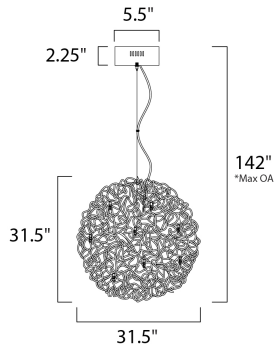

FINISHES OPTION

MATERIAL

Steel, Aluminum

RATINGS

cETLus
Dry Location

ADDITIONAL

ADJUSTABLE
OPERATING TEMPERATURE:
-20°C (-4°F), 40°C (104°F)

MEASUREMENTS

DIMENSION : 31.5" L x 31.5" W x 31.5" H
 MAX OAH : 142" OAH
 CANOPY : 5.5" W x 1.5" H x 5.5" L
 HANGING WEIGHT : 48.4 lb

LAMPING

INPUT VOLTAGE : 120V
 LUMENS : 2,600 Rated (2,500 Del.)
 BULB : 25 x 1.2W LED 12V G4 , 30W Total
 BULB INCLUDED : (Included)
 DIMMABLE : Electronic Low Voltage (ELV)
 CRI : 80+ CRI
 COLOR_TEMP : 3000K