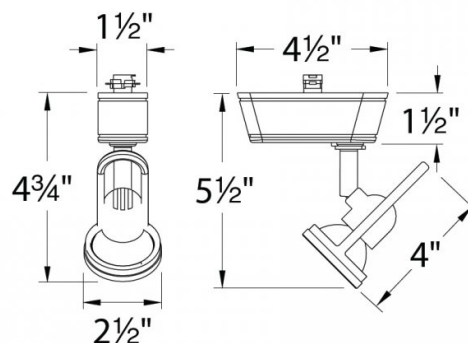

FINISHES

LINE DRAWING