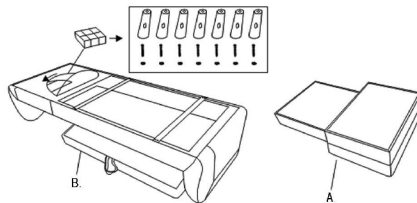

MOE'S

home collection

ASSEMBLY INSTRUCTIONS.

BELAGIO SECTIONAL LIGHT GREY LEFT
MT-1019-29-L

THANK YOU FOR YOUR PURCHASE!

PARTS AND HARDWARE.

A. IMPERIAL CONCUBINE X1

B. BSCREEN X1

C. Screw X7

D. foot X7

E. Shim X7

NOTES.

Thank you for purchasing this quality product!
Be sure to check all packing material carefully for
small part that may have come loose inside the
carton during shipping.

CAUTION: The item is heavy, assembly should
be performed by two people.

STEP 1.

STEP 2.

STEP 3.

STEP 4.