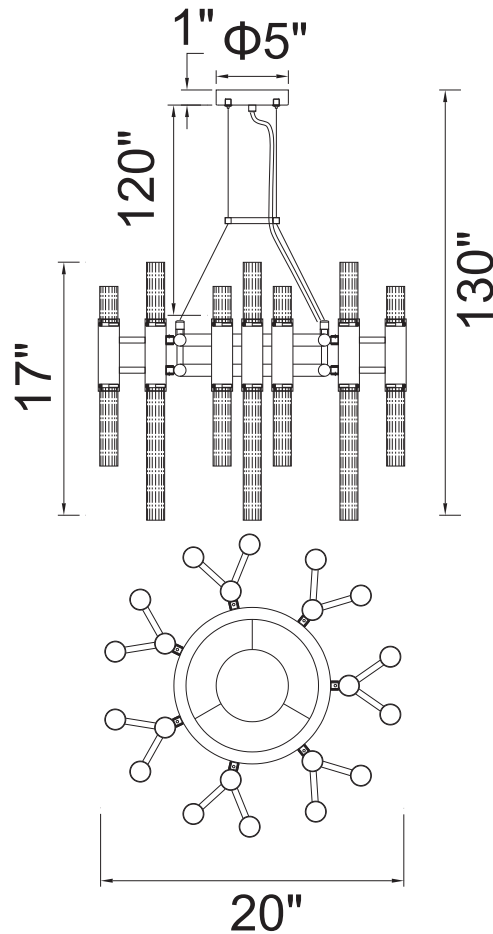

PROJECT: _____

FIXTURE TYPE: _____

LOCATION: _____

CONTACT/PHONE: _____

Item	1120P20-42-602
Collection	ORGUE
Finish	Satin Gold
Glass	Clear
Crystal	-----
Input	120V AC,60HZ,AC

Shade	-----
Length/Dia.	20"
Width/Ext.	20"
Height	17"
Maximum	130"
Lumens	-----

Light Source	LED G9
Bulb Info.	42x5W
Included	-----
Dimmable	Yes
Color	-----
Weight	