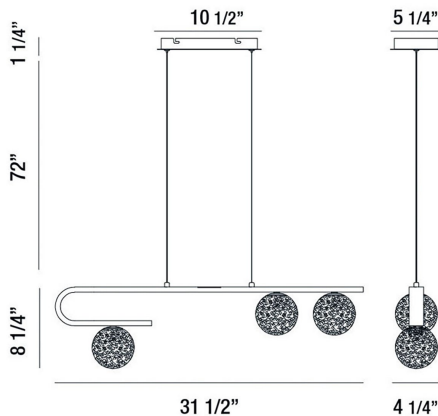

PHILLIMORE, 32" LINEAR CHANDELIER

PRODUCT DETAILS

No.	:	37350-017
Product Color	:	BRUSHED GOLD
Product Material	:	METAL
Shade / Accent Colour	:	CLEAR
Shade / Accent Material	:	GLASS
Length	:	31.5"
Width	:	4.25"
Height	:	8.25"
Overall Height	:	81.5"
Weight	:	6.5lbs

LIGHT SOURCE DETAILS

Light Source Type	:	INTEGRATED LED
Input Voltage	:	120V
Bulb Voltage	:	120V
Socket Type	:	LED
Total Wattage	:	9W
Total Lumen	:	720lm
Kelvin	:	3500K
Dimmable	:	Yes

Options Available

ITEM NO.	FINISH	SHADE
37350-017	BRUSHED GOLD	CLEAR

TECHNICAL DETAILS

Hanging Support Type	:	AIRCRAFT CABLE
Hanging Support Length	:	72"
Canopy / Backplate Length	:	10.5"
Canopy / Backplate Height	:	1.25"
Canopy / Backplate Width	:	5.25"
Approval	:	
Title 24	:	Yes