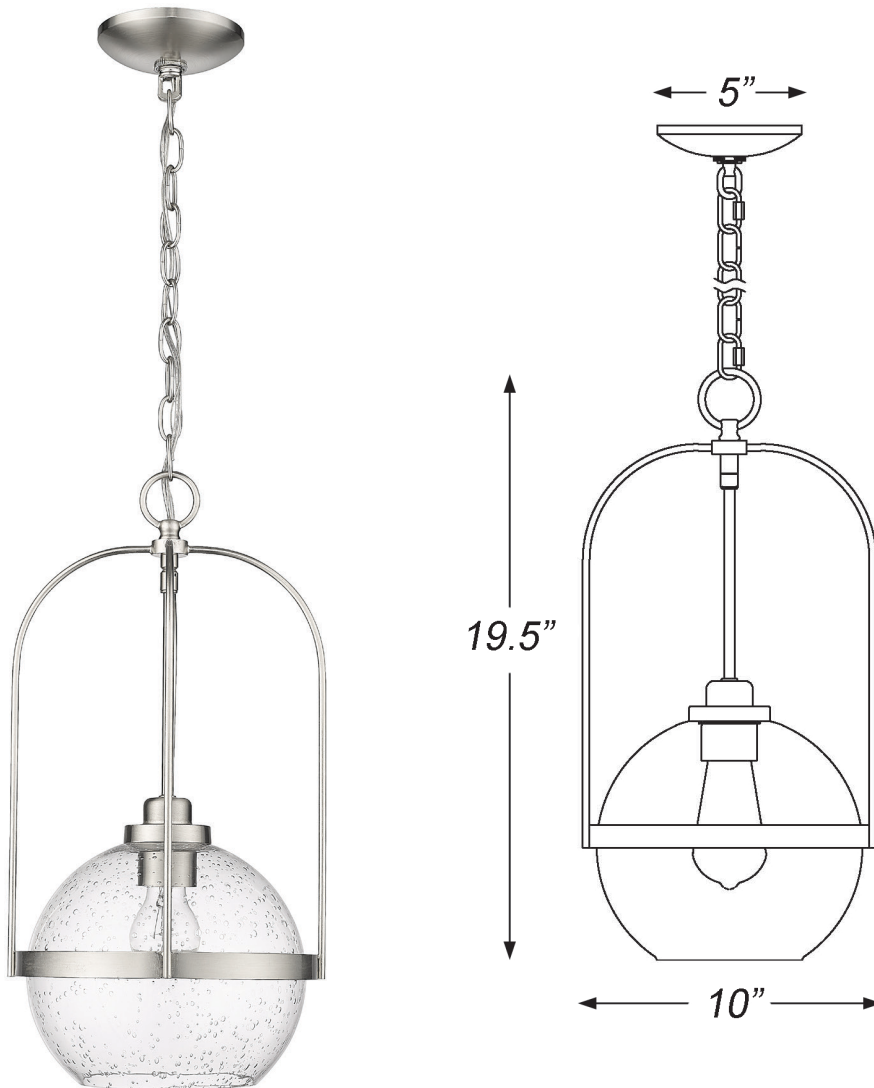

IN10010SN DEVONSHIRE 1-LIGHT PENDANT

Description:	Devonshire 1-light pendant
Finish:	Satin nickel
Dimensions:	10" W x 19.5" H
Bulbs:	1-60w Med.
Certification:	Dry location / UL
Material:	Steel

Shade:	Glass
Glass:	Clear seeded
Canopy Dimensions:	5" dia.
Chain/Wire:	5' chain, 12' wire
Additional Finishes:	Antique brass