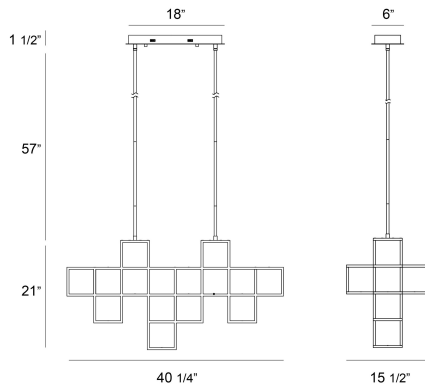

FERRO, 9 LIGHT LINEAR LED CHANDELIER

PRODUCT DETAILS

No.	:	38258-015
Product Color	:	GOLD
Product Material	:	METAL
Shade / Accent Material	:	~
Length	:	40.25"
Width	:	15.5"
Height	:	21"
Overall Height	:	78"
Weight	:	26.4lbs

ITEM NO.	FINISH	SHADE
38258-015	GOLD	
38258-026	BLACK	

TECHNICAL DETAILS

Hanging Support Type	:	ROD
Hanging Support Length	:	57"
Rods Included	:	3"+6"+12"+18"+18"
Canopy / Backplate Length	:	18"
Canopy / Backplate Height	:	1.5"
Canopy / Backplate Width	:	6"
Approval	:	
Title 24	:	Yes