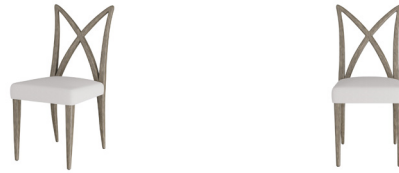

ARTERIOS

XAVIER DINING CHAIR

FRS09
H: 39 IN, W: 19 IN, D: 22.5 IN
White Linen
Contract Suitable As Is

The sleek lines of the Xavier were inspired by the sculptural furniture of mid-century Italian design. An airy crown back of streamlined, curved smoke-finished wood contrasts a wide cushion seat of textural white linen. Together, they provide a pleasing form even more impactful when multiplied in a formal setting.

APPEARANCE

Material Linen, Wood
Finish Smoke
Top Coat/Sealant false
Textile Contract Suitability Not Contract Suitable

DIMENSIONS

Foot Print W: 18 IN, D: 22.5 IN
Leg H: 15 IN, W: 1, D: 1
Seat Back H: 19.5 IN, W: 17, D: 2
Seat W: 19 IN, D: 21 IN
Seat Height 20 IN
Seat W: 19 IN, D: 21 IN
Clearance 15"
Diagonal Dimension 45 IN
Seat Cushion Thickness 4.5 IN

SHIPPING

Product Weight 13.5 LBS
Gross Weight 1 23.5 LBS
Shipping Box 1 H: 42 IN, L: 22.5 IN, W: 26.5 IN

ADDITIONAL INFO

Leg Or Foot Application Nylon Glide
Fabric Compliance Barrier Cloth used for TB117-2013 and NFPA-260
Fabric Rub Count 7,500
Swatch Number L22SW
Fabric Cleaning Code S - dry clean only
Fabric Content 100% Cotton
Yardage To Reupholster 1 Yard