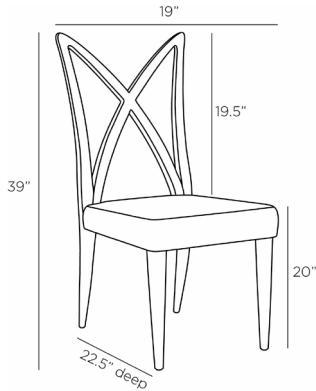

ARTERIOS

XAVIER DINING CHAIR

FRS09
H: 39 IN, W: 19 IN, D: 22.5 IN
White Linen
Contract Suitable As Is

The sleek lines of the Xavier were inspired by the sculptural furniture of mid-century Italian design. An airy crown back of streamlined, curved smoke-finished wood contrasts a wide cushion seat of textural white linen. Together, they provide a pleasing form even more impactful when multiplied in a formal setting.

APPEARANCE

Material Linen, Wood
Finish Smoke
Top Coat/Sealant false
Textile Contract Suitability Not Contract Suitable

DIMENSIONS

Foot Print W: 18 IN, D: 22.5 IN
Leg H: 15 IN, W: 1, D: 1
Seat Back H: 19.5 IN, W: 17, D: 2
Seat W: 19 IN, D: 21 IN
Seat Height 20 IN
Seat W: 19 IN, D: 21 IN
Clearance 15"
Diagonal Dimension 45 IN
Seat Cushion Thickness 4.5 IN

SHIPPING

Product Weight 13.5 LBS
Gross Weight 1 23.5 LBS
Shipping Box 1 H: 42 IN, L: 22.5 IN, W: 26.5 IN

ADDITIONAL INFO

Leg Or Foot Application Nylon Glide
Fabric Compliance Barrier Cloth used for TB117-2013 and NFPA-260
Fabric Rub Count 7,500
Swatch Number L22SW
Fabric Cleaning Code S - dry clean only
Fabric Content 100% Cotton
Yardage To Reupholster 1 Yard