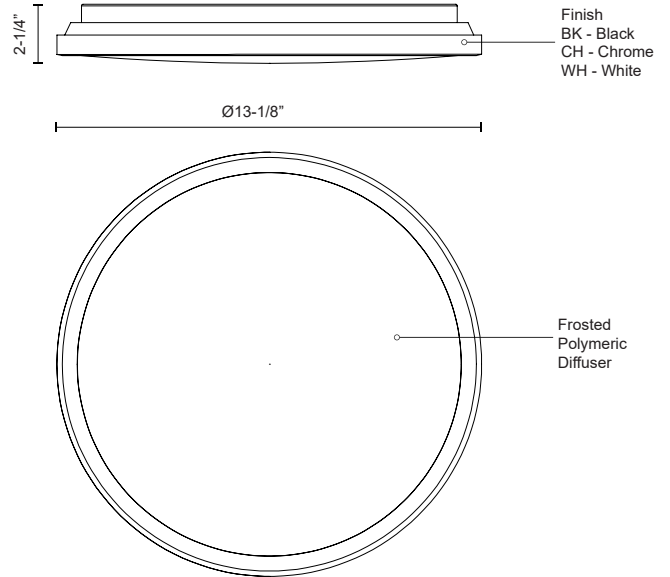

BROOK
FM43313
 FLUSH MOUNT

PROJECT

FM43313-CH
 Chrome

FM43313-BK
 Black

FM43313-WH
 White

SPECIFICATION DETAILS

Fixture Dimensions	D13-1/8" x H2-1/4"
Light Source	AC LED Module
Wattage	26W
Total Lumens	2040lm
Delivered Lumens	CH-1330lm
Voltage	120V
Color Temperature	3000K
CRI (Ra)	90CRI
Optional Color Temps	2700K - 5000K Available, Minimum Order Quantities Apply
LED Rated Life	50,000 hours
Dimming	100% - 10%, ELV Dimmer (Not Included)
Diffuser Details	Frosted acrylic diffuser
Location	Dry
Mounting Style	All Orientation; Ceiling and Wall;
CEC Title 24 JA8	Yes, JA8-2022
Energy Star Certified	CH - Energy Star Compliant
Paint Finish	BK01; CH01; WH01;

* For custom options, consult factory for details.

* For warranty information, please visit www.kuzcolighting.com/warranty

DESCRIPTION

Circular steel base with polymeric body, frosted acrylic lens. Available in chrome, black or white finish.