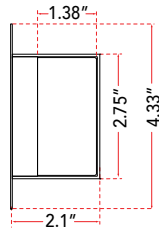

ABRA MODEL **20016WV-CH**

Miter Glass with Chrome Brackets LED vanity

FAMILY NAME **Cosmo**

UPC 00858083007917

Side Elevation

FIXTURE MATERIAL				FIXTURE DIMENSIONS IN INCHES										
Frame Material	Finishes Available	Diffuser Type	Diffuser Finish	Diameter	Height	o.a.h	Width	Length	Ext	Weight	ADA	Location	Rating	Compliance
Steel	CH-Chrome	Glass	Frosted		2.75	4.3		24	2.1	8	Compliant	Wall Mount only	Damp Location	cETLus
LAMPING										Compatible Dimmers		Junction Box Type		SUPPLIED
Lamp Type	Lamp qty	Wattage	Max Wattage	Base	Kelvin	CRI	Initial Lumen's	Delivered Lumen's	Voltage	Most Dimmers		Standard 4 x 4 Octagon Box		
LED	1	48w	48w	Solid State Module	3000k	90+	4080	2856 estimated	120v	SPECIAL NOTES				