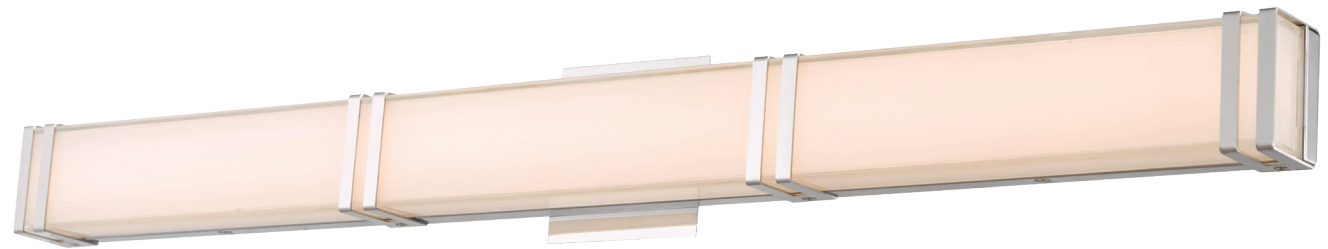

ABRA MODEL **20016WV-CH**

Miter Glass with Chrome Brackets LED vanity

FAMILY NAME **Cosmo**

UPC 00858083007917

Side Elevation

FIXTURE MATERIAL				FIXTURE DIMENSIONS IN INCHES										
Frame Material	Finishes Available	Diffuser Type	Diffuser Finish	Diameter	Height	o.a.h	Width	Length	Ext	Weight	ADA	Location	Rating	Compliance
Steel	CH-Chrome	Glass	Frosted		2.75	4.3		24	2.1	8	Compliant	Wall Mount only	Damp Location	cETLus
LAMPING										Compatible Dimmers		Junction Box Type		SUPPLIED
Lamp Type	Lamp qty	Wattage	Max Wattage	Base	Kelvin	CRI	Initial Lumen's	Delivered Lumen's	Voltage	Most Dimmers		Standard 4 x 4 Octagon Box		
LED	1	48w	48w	Solid State Module	3000k	90+	4080	2856 estimated	120v	SPECIAL NOTES				