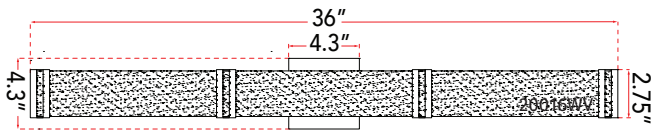

ABRA MODEL **20016WV-CH**

Miter Glass with Chrome Brackets LED vanity

FAMILY NAME **Cosmo**

UPC 00858083007917

Side Elevation

FIXTURE MATERIAL				FIXTURE DIMENSIONS IN INCHES										
Frame Material	Finishes Available	Diffuser Type	Diffuser Finish	Diameter	Height	o.a.h	Width	Length	Ext	Weight	ADA	Location	Rating	Compliance
Steel	CH-Chrome	Glass	Frosted		2.75	4.3		24	2.1	8	Compliant	Wall Mount only	Damp Location	cETLus
LAMPING										Compatible Dimmers		Junction Box Type		SUPPLIED
Lamp Type	Lamp qty	Wattage	Max Wattage	Base	Kelvin	CRI	Initial Lumen's	Delivered Lumen's	Voltage	Most Dimmers		Standard 4 x 4 Octagon Box		
LED	1	48w	48w	Solid State Module	3000k	90+	4080	2856 estimated	120v	SPECIAL NOTES				