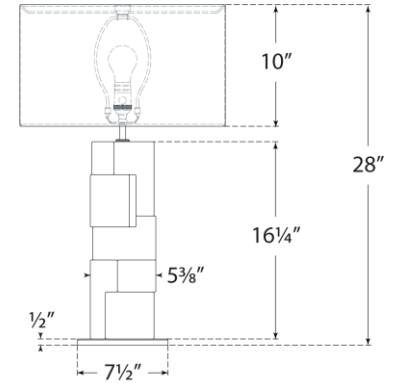

TEAR SHEET

Ashlar Large Table Lamp

Item # S 3926ALB/HAB-L

Designer: Ian K. Fowler

Height: 28"

Width: 17"

Base: 4.5" x 7.5" Rectangle

Finishes: ALB/BZ, ALB/HAB, ALB/PN

Shade Treatments: L

Shade Details: 17" x 17" x 10"

Socket: E26 Dimmer

Wattage: 15 LED A19

Weight: 22 Pounds

Note: Alabaster is a Natural Stone | Variations in Color and Texture are Expected

Side View

Front View