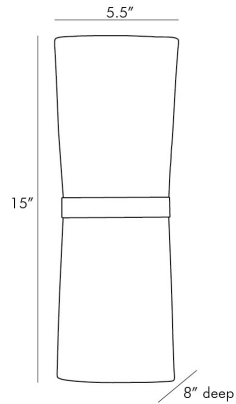

## INWOOD SINGLE SCONCE

49398  
H: 15 IN, W: 5.5 IN, D: 8 IN  
Antique Brass, Ivory Microfiber  
Contract Suitable As Is

The Inwood Sconce takes a step in the solo direction with this single-style version. It's highlighted by an antique brass band and an ivory microfiber shade that allows light to emit atop and below the sconce. Pair with another and hang in a hallway or foyer. Damp-rated, although limited covered outdoor conditions may affect finish.

### DIMENSIONS

Center Of Mount From Btm 8 IN  
Backplate H: 6 IN, W: 4 IN, D: 1 IN  
Mount H: 5.5 IN, W: 3.5 IN