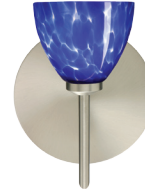

DIVI

VANITIES WALL

SPECIFICATIONS:

DESCRIPTION

2-4 light vanity luminaires featuring handcrafted glass.

LAMPING

Standard: 40W Low-pressure G9 Halogen 120V lamp, included.
Suitable for use in an open fixture. Dimmable with standard incandescent dimmer.

LED: 5W LED Replaceable source 120V, dimmable, included.

DIFFUSER

Shade shall be handcrafted glass of various decors.
Diameter of 3.375" and height of 2.625", spaced 7.875" apart on center.

CONSTRUCTION

Fixture utilizes metal arm assembly and stamped steel body, with plated finish.
Decorative finials can be removed for downlighting applications. Decorative outlet box cover optional when not required.

METAL FINISH

Fixture shall be finished in Bronze, Chrome or Satin Nickel.

MOUNTING

Installs directly to a 4" octagonal outlet box, with 1.75" left or right offset. Canopy allows direct wiring without outlet box, where armored cable or non-metallic sheathed cable is employed, and the decorative outlet box cover is not required. Orient upward or downward, wall-mount only.

185886
BLUE CLOUD

1758CF
COPPER FOIL

1758GF
GOLD FOIL

1758SF
SILVER FOIL

185895
PEARL

1858DW
BLACK DICRO WAVY

1858VB
BLACK DICRO VINE

185893*
DICRO