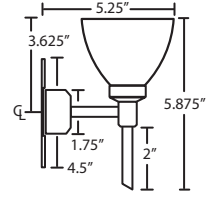

DIVI

VANITIES WALL

ORDERING:

FIXTURE	GLASS OPTIONS	METAL FINISH	METAL FINISH	OPTIONS
2SW 2 Light Vanity	1758CF Copper Foil	(blank) 40W G9 Hal	BR Bronze	SQ Square Canopy
3SW 3 Light Vanity	1758GF Gold Foil	LED 5W LED 120V, dimmable	CR Chrome	
4SW 4 Light Vanity	1758SF Silver Foil		SN Satin Nickel	
	185807 Opal Matte			
	185819 Carrera			
	185841 Garnet			
	185886 Blue Cloud			
	185893 Dicro			
	185895 Pearl			
	1858CE Ceylon			
	1858DW Black Dicro Wavy			
	1858SW Silver Dicro Wavy			
	1858VB Black Dicro Vine			
	1858VM Vanilla Matte			

Ex. 3SW-1858SW-SN
Divi 3-Light Vanity w/ Silver Dicro Wavy Glass,
Satin Nickel Finish

LED SCONCES:

- Total power of only 5 watts
- Dimmable with a standard dimmer
- Rated life: 25,000 hours
- 450 lumens
- CCT: 3000° Kelvin
- CRI: 80+

Canopy allows direct wiring without outlet box, where armored cable or non-metallic sheathed cable is employed, and the decorative outlet box cover is not required. Orient upward or downward, wall-mount only.

Project Information: