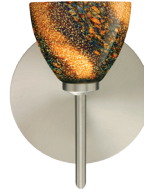

LED: 5W LED Replaceable source 120V, dimmable, included.

DIFFUSER

Shade shall be handcrafted glass of various decors.
Diameter of 3.375" and height of 2.625", spaced 7.875" apart on center.

CONSTRUCTION

Fixture utilizes metal arm assembly and stamped steel body, with plated finish.
Decorative finials can be removed for downlighting applications. Decorative outlet box cover optional when not required.

METAL FINISH

Fixture shall be finished in Bronze, Chrome or Satin Nickel.

MOUNTING

Installs directly to a 4" octagonal outlet box, with 1.75" left or right offset. Canopy allows direct wiring without outlet box, where armored cable or non-metallic sheathed cable is employed, and the decorative outlet box cover is not required. Orient upward or downward, wall-mount only.

185886
BLUE CLOUD

1758CF
COPPER FOIL

1758GF
GOLD FOIL

1758SF
SILVER FOIL

185895
PEARL

1858DW
BLACK DICRO WAVY

1858VB
BLACK DICRO VINE

185893*
DICRO