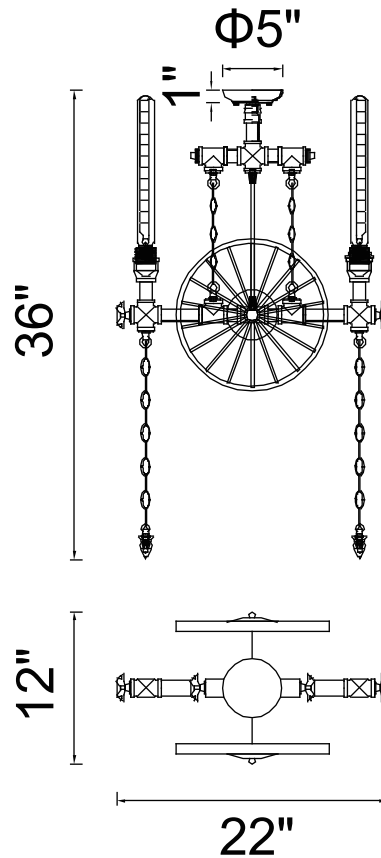

PROJECT: _____

FIXTURE TYPE: _____

LOCATION: _____

CONTACT/PHONE: _____

Item	9694P22-2-187
Collection	RIO
Finish	Gray
Glass	-----
Crystal	-----
Input	120V AC,60HZ,AC

Shade	-----
Length/Dia.	22"
Width/Ext.	12"
Height	36"
Maximum	-----
Lumens	-----

Light Source	E26
Bulb Info.	2×60W
Included	-----
Dimmable	Yes
Color	-----
Weight	-----