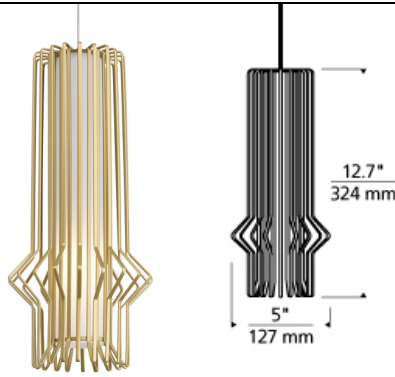

Mini Syrma Pendant

DESCRIPTION

The Mini Syrma pendant light by Tech Lighting features duplicated machined metal rods that have been painstakingly fastened at perfectly spaced intervals to form a striking, multidimensional shade. At its core, light emanates from its smoothly diffused LED source to illuminate this mid-century modern inspired piece. Scaling at 12.7" in length and 4.8" in width the Mini Syrma is ideal for kitchen island task lighting, dining room lighting and bedroom lighting. The Mini Syrma can carry into other areas as it is one of two in the Syrma collection, simply search for Mini Syrma to find its closest relatives the Syrma Grande and Syrma. Your choice of energy efficient LED lamping ships with the Mini Syrma to save you time and money. All lamping options are fully dimmable to create the desired ambiance in your special space. Includes low-voltage, 35 watt, 525 gross lumen, halogen bi-pin lamp or 8 watt, 500 gross lumens, 3000K, replaceable SORAA® LED module. Dimmable with low-voltage electronic or magnetic dimmer (based on transformer). Ships with six feet of field-cuttable cable. Works with SORAA.

INSTALLATION

Socket terminates with FreeJack male connector, which may be installed into a system connector. Elements ordered with a system prefix include a connector for that system.

ACCESSORIES & OPTICAL CONTROLS

SORAA® LED Bi-Pin Replacement Pendant Module LBL

WEIGHT

2.5-3lb / 1.13-1.36kg ±

satin gold

matte black

matte white

ORDERING INFORMATION

700	SYSTEM	SYR	COLOR	FINISH	LAMP
FJ	FREEJACK		B	S	12 VOLT HALOGEN (T20)
MP	MONOPOINT		W		-LEDS930 12 VOLT LED 90 CRI 3000K (T20/T24)
MO	MONORAIL		G		-24 24 VOLT HALOGEN
MO2	TWO-CIRCUIT MONORAIL				