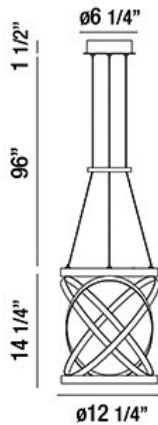

### PRODUCT DETAILS

No.	:	34062-012
Product Color	:	OIL RUBBED BRONZE
Product Material	:	METAL
Shade / Accent Colour	:	BRONZE
Shade / Accent Material	:	METAL BANDING
Diameter	:	12.25"
Height	:	14.25"
Overall Height	:	111.75"
Weight	:	7.4lbs

### TECHNICAL DETAILS

Hanging Support Type	:	AIRCRAFT CABLE
Hanging Support Length	:	96"
Canopy / Backplate Height	:	1.5"
Canopy / Backplate Dia.	:	6.25"
Location	:	DRY
Approval	:	