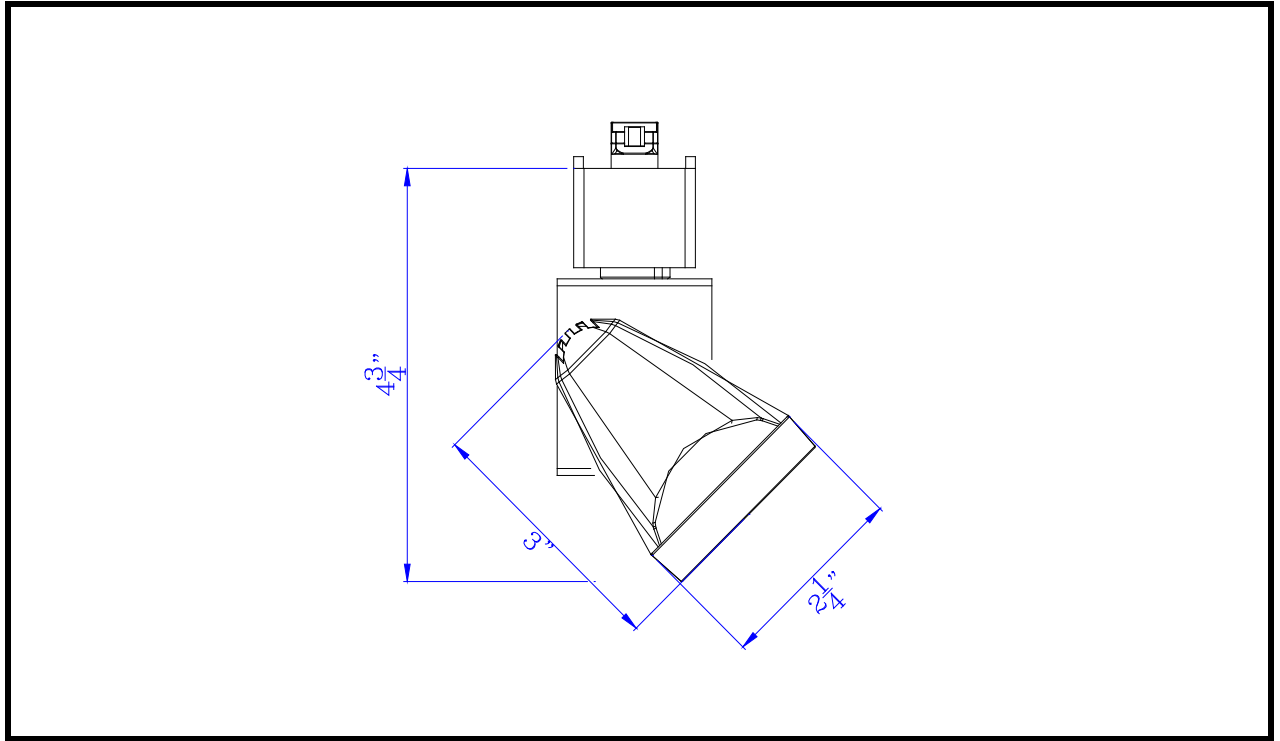

- Model No. :** HT-808
Description: Dimmable Integrated LED Track Fixture
Material: Metal
Finish : White
Rotation : 355 degree
Capability : +90 degree from horizontal
Voltage : 120V
Wattage : 10W
Dimming: Dimmable,DVCL-153P/SCL-153P/AYCL-153P/CTCL-153P/DVCL-253P/
GT-150/GTJ-250M (ALL ARE LUTRON BRAND)
Color Temp: 3300K
Lumen : 700
CRI : 90
Beam: 24
Efficacy: 70
Rated Life : 30,000 hours
Warranty: Three Years
Certificate :