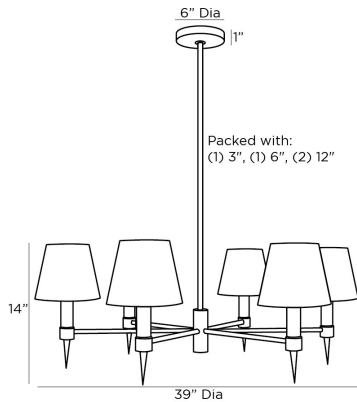

ARTERIOS

ROMA CHANDELIER

84073

H: 17 IN, Dia: 39.00 IN

Bronze

Contract Suitable As Is

Antique brass reeded candlesticks with sharpened finials add edge to the classic, six-light chandelier silhouette. A frame and pipe suspension in bronze iron create striking contrast. Shades in off-white silk finish the chandelier. Damp-rated, although limited covered outdoor areas may affect finish.

APPEARANCE

Material	Brass, Iron, Silk
Finish	Antique Brass, Bronze, Off-White
Top Coat/Sealant	true

DIMENSIONS

Chandelier	H: 14 IN, Dia: 39.00 IN
Minimum Hanging Height	17 IN
Maximum Hanging Height	26 IN
Canopy	H: 1 IN, Dia: 6.00 IN

WIRING

Rating	Damp
Cord	10 FT, Black, SVT
Socket	6, Type B - E12
Maximum Watt	25
Voltage	110-120 V

CERTIFICATIONS

Certifications	Mexico United States, Canada
----------------	---------------------------------

COMPLIANCY

UL/ETL	Yes
RoHS	true

SHIPPING

Product Weight	13.8 LBS
Gross Weight 1	21.8 LBS
Gross Weight 2	0 LBS
Shipping Box 1	H: 26 IN, L: 26 IN, W: 11 IN
Shipping Box 2	H: 0 IN, L: 0 IN, W: 0 IN

REPLACEMENT PARTS