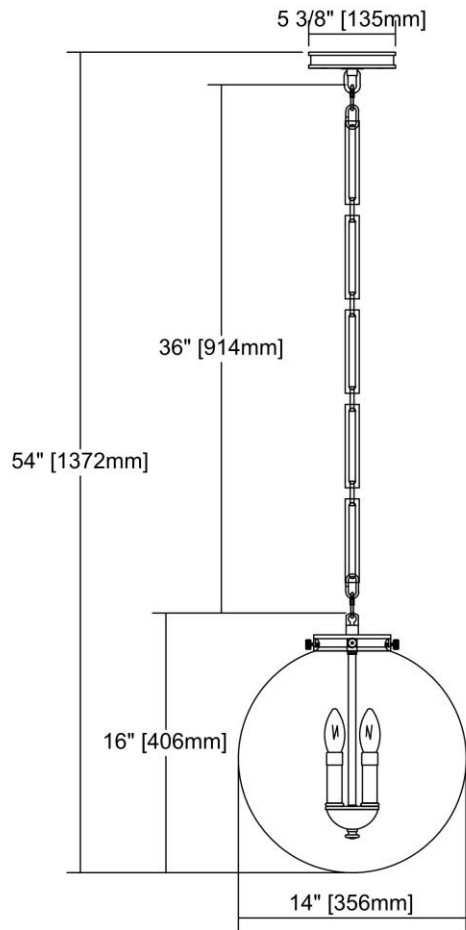

	ITEM #:	16372/3
	UPC	748119106496
	Description	Gramercy 3-Light Pendant in Oil Rubbed Bronze with Clear Glass
	Finish	Oil Rubbed Bronze
	Materials	Glass, Metal
	Brand	ELK Lighting
	Collection	Gramercy
	Category	Indoor Lighting
	Type	Pendant

ITEM DIMENSIONS				RATINGS & SPECIFICATIONS				
Width	14 inches			Safety Rating	UL		Certification	N/A
Depth	14 inches			ADA Compliant	N/A		Voltage	N/A
Height	16 inches			BULBS / SOCKETS				
Weight	5 pounds			Quantity	3		Wattage	60 watts
ADDITIONAL DIMENSIONS				Included	No		Type	B11 (E12 Candelabra Base)
Backplate / Canopy	N/A			Other	N/A			
HCWO	N/A			CHAIN / CORD INFORMATION				
Min. Extension	N/A			Chain	N/A		Cord	N/A
Max. Extension	N/A			SHADE / GLASS DETAILS				
OVERALL HEIGHT				Shade/Glass Description	Clear Glass			
Min.	N/A		Max.	N/A				
EXTENSION ROD(S)				Width	N/A		Height	N/A
N/A				Width at Top	N/A		Width at Bottom	N/A