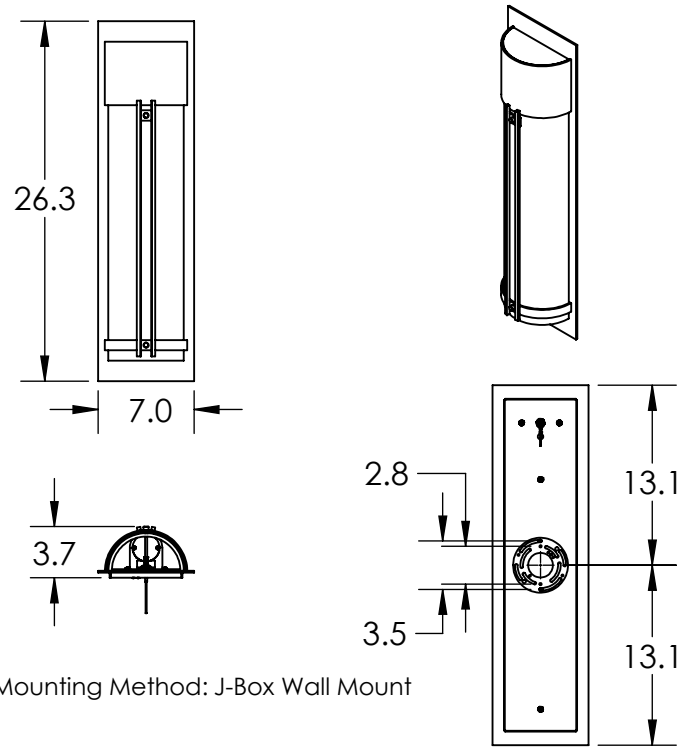

All dimensions are shown in inches unless otherwise stated.

Mounting Method: J-Box Wall Mount

**PRODUCT DESCRIPTION**

Bold scale and a breadth of options make this versatile ADA compliant sconce a go-to solution for most outdoor applications. The Half Round Cover sconce features a textured kiln-fused glass lens and an optional metalwork accent. AC LED lamping minimizes energy consumption and fixture maintenance.

Construction: Aluminum Body With Formed Glass

Finish Options: AG SB TB

Glass Types: BG FG SG

Suspension Method: Wall Mount

Weight(lbs.): 8

UL Rating: Wet

Top Diffuser: Closed Metal

Bottom Diffuser: Open

CRI: 93+

Power Factor: >0.9

Notes:

**GENERAL NOTES:**

Visit [studio.hammerton.com](http://studio.hammerton.com) to read about our Lifetime Limited Warranty.

All Hammerton fixtures are handcrafted by artisans. Subtle imperfections reflect the mark of the artisan and should be expected in any handcrafted product. Dimensions may vary up to 7/8".