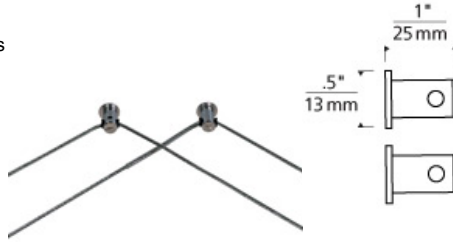

K A B L E L I T E

Kable Lite Wall Turn

DESCRIPTION

A wall turn attaches to a surface to make simple turns. Includes insulating tubing to cover where cables cross. Pair.

WEIGHT

0.2lb / 0.09kg ±

ORDERING INFORMATION

700KWSO01 FINISH

- C CHROME
- S SATIN NICKEL

TECH LIGHTING®

7400 Linder Avenue
Skokie, Illinois 60077

T 847.410.4400
F 847.410.4500

Tech Lighting, L.L.C.

700KWSO01 _____

FIXTURE TYPE: _____