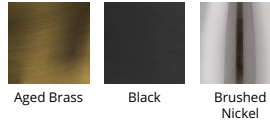

Fixture Type: _____

Catalog Number: _____

Project: _____

Location: _____

Kent Swing Arm 3000K

Model & Size	Color Temp & CRI	Watt	Voltage	LED Lumens	Delivered Lumens	Finish
PL-50023 23"	3000K 90	18W	120 VAC	1400	792	AB Aged Brass BK Black BN Brushed Nickel

Example: **PL-50023-AB**

DESCRIPTION

Influential and substantial. Showcase artwork or bookcases with stylish LED illumination.

FEATURES

- Light source is 180 degrees rotatable
- ACLED driverless technology
- 5 Year warranty

SPECIFICATIONS

Color Temp:	3000K
Input:	120 VAC, 50/60Hz
CRI:	90
Dimming:	ELV: 100-10%
Rated Life:	54000 Hours
Standards:	ETL, cETL Damp Location Listed
Construction:	Aluminum hardware with acrylic diffuser

FINISHES

LINE DRAWING