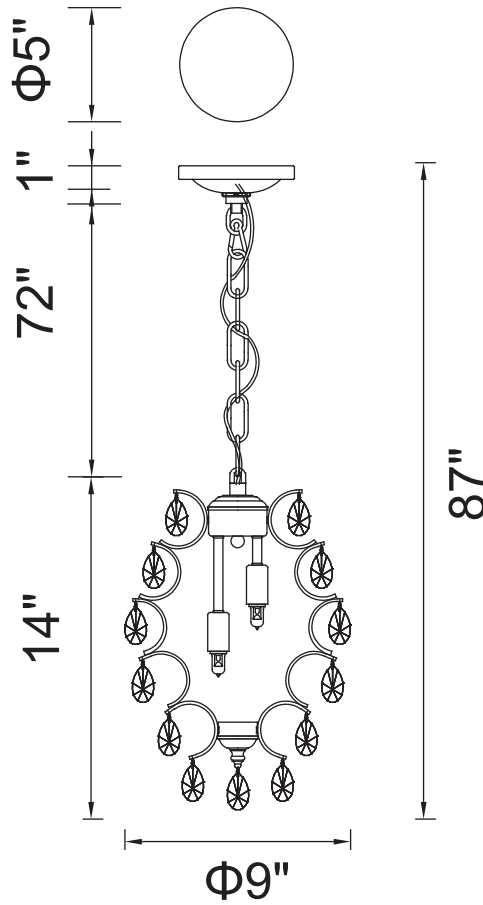

PROJECT: \_\_\_\_\_

FIXTURE TYPE: \_\_\_\_\_

LOCATION: \_\_\_\_\_

CONTACT/PHONE: \_\_\_\_\_

Item	5011P9C-R
Collection	CHARISMATIC
Finish	Chrome
Glass	-----
Crystal	Clear
Input	120V AC,60HZ,AC

Shade	-----
Length/Dia.	9"
Width/Ext.	-----
Height	14"
Maximum	87"
Lumens	-----

Light Source	G9
Bulb Info.	2x40W
Included	-----
Dimmable	Yes
Color	-----
Weight	