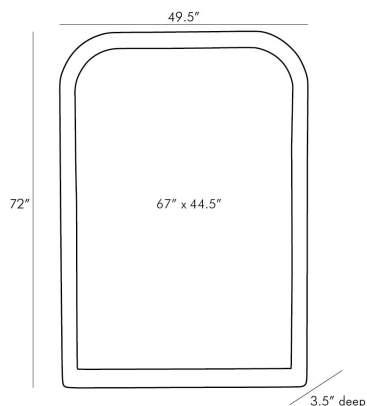

ARTERIOS

BETHENY MIRROR

4720
H: 72 IN, W: 49.5 IN, D: 3.5 IN
Dark Walnut
Contract Suitable As Is

Reflect a traditional sense of style while brightening a space with this large-scale mirror. The rustic aesthetic of the wood frame is accentuated by a dark walnut finish—highlighting the natural wood grains. The smooth arched top lends an architectural touch to its dimensional form. A classic piece for a grand entryway or over a mantel.

APPEARANCE

Material	Mirror, Wood
Material Type	Mango
Finish	Dark Walnut, Plain
Top Coat/Sealant	false

DIMENSIONS

Mirror Size	H: 67 IN, W: 44.5 IN
-------------	----------------------

SHIPPING

Shipping Requirements	TruckShip
Product Weight	72 LBS
Gross Weight 1	307 LBS
Shipping Box 1	H: 78 IN, L: 55 IN, W: 10 IN