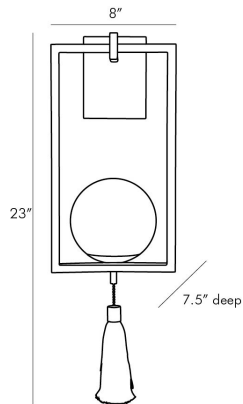

## TRAPEZE SCONCE

RAY BOOTH

DB49014  
H: 23 IN, W: 8 IN, D: 7.5 IN  
Aged Bronze, Opal Glass  
Contract Suitable As Is

Not to be outdone by the larger ceiling pendant this diminutive sconce may not have graduated to the ceiling but is just as beautiful hung off the wall. She betrays the family secret of balance and elegant form. Finished in aged bronze. Damp-rated, although limited covered outdoor conditions may affect finish.

### DIMENSIONS

Center Of Mount From Btm	21 IN
Globe 1	Dia: 5.50 IN
Backplate	H: 5 IN, W: 4 IN, D: 1 IN
Mount	H: 4 IN, W: 4 IN