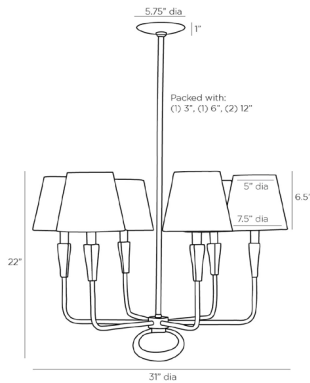

ARTERIOS

JEREMIAH CHANDELIER

82018
H: 27.5 IN, Dia: 31.00 IN
Vintage Brass
Contract Suitable As Is

A nod to classicism with a modern approach, the Jeremiah features a vintage brass finished iron frame with tapered faceted details. Each of the six lights is complemented by an off-white silk shade. An essential component of the design is the decorative oversized vintage brass ring that hangs from the bottom of the frame as the focal point of this piece. Additional pipe available (PIPE-484). Damp-rated, although limited covered outdoor areas may affect finish.

APPEARANCE

Material	Vintage Brass
Finish	Brass, Iron, Silk
Top Coat/Sealant	Off-White, Vintage Brass true

DIMENSIONS

Shade	Top: 5.00 IN, Dia: 7.50 IN, Side: 6.5 IN
Chandelier	H: 22 IN, Dia: 31.00 IN
Minimum Hanging Height	27.5 IN
Maximum Hanging Height	45.5 IN
Canopy	H: 1 IN, Dia: 5.75 IN

WIRING

Rating	Damp
Cord	10 FT, Clear/Silver, SVT
Socket	6, Type B - E12
Maximum Watt	40
Voltage	110-120 V

CERTIFICATIONS

Certifications	Mexico Australia, European Union, United Arab Emirates, United States, Canada
----------------	--

COMPLIANCY

UL/ETL	Yes
CB	Yes
RoHS	true

SHIPPING

Product Weight	12.5 LBS
Gross Weight 1	15 LBS
Gross Weight 2	2.5 LBS
Shipping Box 1	H: 39 IN, L: 28 IN, W: 5.12 IN
Shipping Box 2	H: 8 IN, L: 21.65 IN, W: 16.54 IN