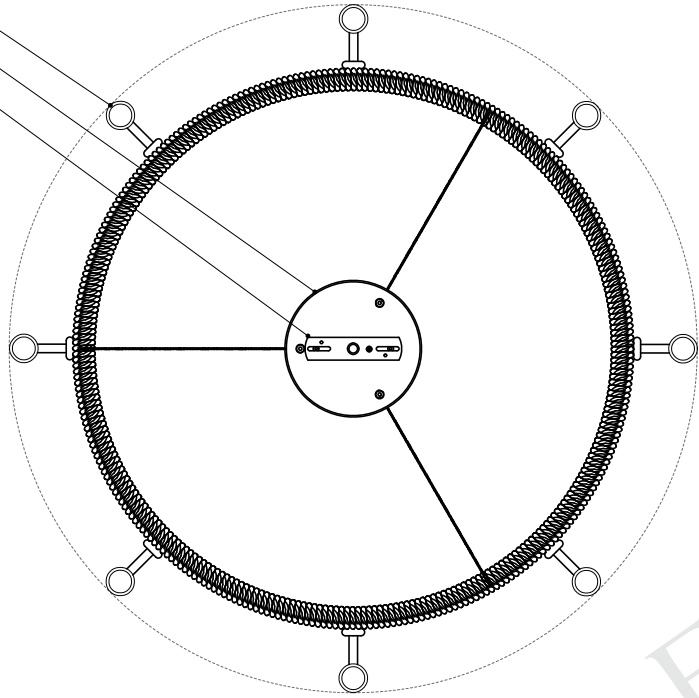

31.00" DIA. BODY
 6.00" DIA. CANOPY
 1.00" H X 4.25" W
 CROSS BAR

TOP VIEW

CANOPY DETAIL

3.00" H x .50" DIA.
 NIPPLE
 1.00" H X 4.25" W CROSS
 BAR GROUND SCREW
 INSERTED
 MOUNTING SCREW
 LOCK FINIAL
 AIRCRAFT CABLE

FRONT VIEW