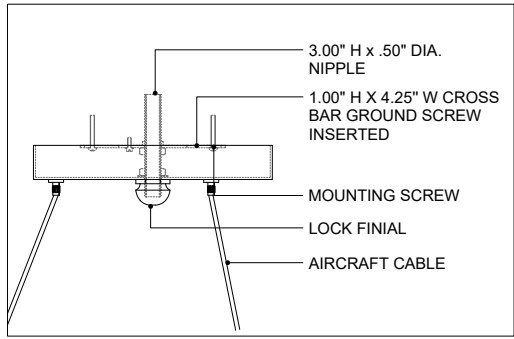

31.00" DIA. BODY
 6.00" DIA. CANOPY
 1.00" H X 4.25" W
 CROSS BAR

TOP VIEW

CANOPY DETAIL

3.00" H x .50" DIA.
 NIPPLE
 1.00" H X 4.25" W CROSS
 BAR GROUND SCREW
 INSERTED
 MOUNTING SCREW
 LOCK FINIAL
 AIRCRAFT CABLE

FRONT VIEW