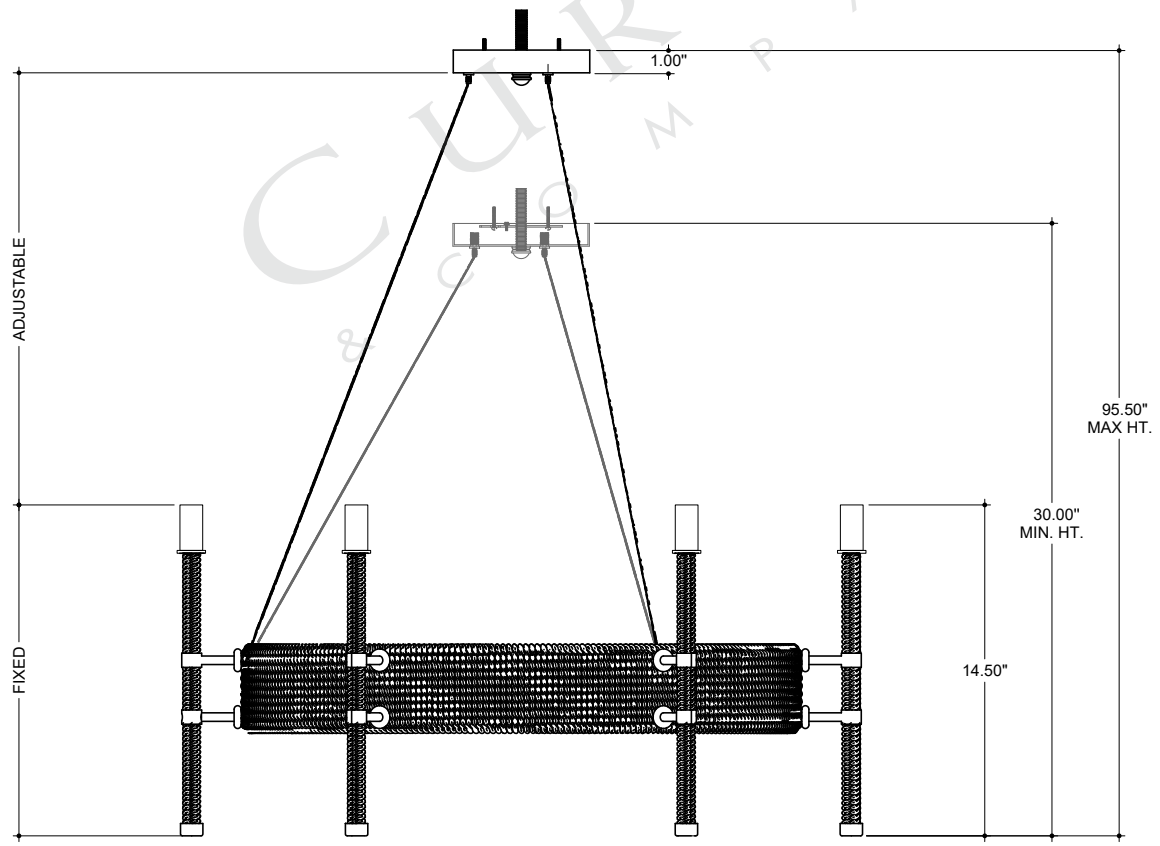

31.00" DIA. BODY
 6.00" DIA. CANOPY
 1.00" H X 4.25" W
 CROSS BAR

TOP VIEW

CANOPY DETAIL

3.00" H x .50" DIA.
 NIPPLE
 1.00" H X 4.25" W CROSS
 BAR GROUND SCREW
 INSERTED
 MOUNTING SCREW
 LOCK FINIAL
 AIRCRAFT CABLE

FRONT VIEW