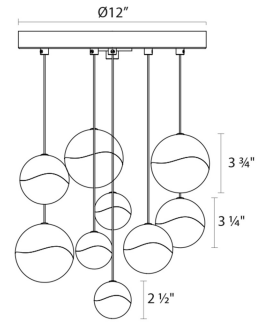

## Grapes LED Pendant Spec Sheet

SKU: 2916.13-SML    Learn more at:  
<https://sonnemanlight.com/grapes-led-pendant>

Description: Grapes are luminous LED spheres in multiple sizes, arrayed in precise or random patterns, in clusters, or as single points of light. Seen from the middle or above, the crystal appears clear with a subtle luminance. Moving below, the crystal facets become increasingly apparent, refracting the light into a dazzling radiance.

### Dimensions

Height:	2.5"
Diameter:	12.5"
Canopy/Backplate/Base:	12"
Hanging Details:	10' Adjustable Cord
Shape:	Round Canopy
Size:	9-Light Small
Canopy/Backplate/Base Height:	0.5

### Shipping

Carton 1 L x W x H:	16" X 16" X 12"
Carton 1 Gross Weight:	13 LBS