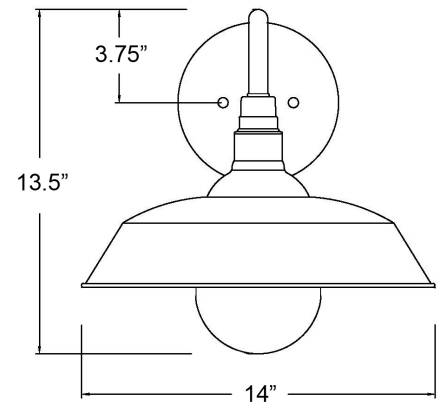

1742SN

BURRY 1-LIGHT WALL LANTERN

Description:	Burry 1-Light Wall Lantern
Finish:	Satin nickel
Dimensions:	14" Dia. x 13-1/2" H x 18" ext. Height on Center: 3-3/4"
Bulbs:	1-100W Med.
Installed Weight:	
Certification:	cETL / wet location

Material:	Steel and glass
Shade:	NA
Glass:	Clear seeded
Back Plate Dimensions:	6-1/4" Dia.
Chain/Wire:	NA
Additional Finishes:	ATB, BK, CO, ORB