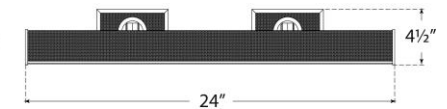

TEAR SHEET

Halwell 24" Picture Light

Item # CHD 2585AB/NRT

Designer: Chapman & Myers

Height: 2.75" - 4.5"

Width: 24"

Extension: 6.25" - 8.25"

Backplate: 2.75" x 4.5" Rectangle

Finishes: AB/NRT, BZ/NRT, PN/NRT

Socket: 2 - E26 Keyless

Wattage: 2 - 8 LED T9

Weight: 6 Pounds

Note: UL Only | Requires Smaller Outlet Box

Top View

Side View

Front View