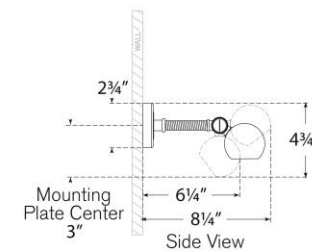

TEAR SHEET

Halwell 24" Picture Light

Item # CHD 2585AB/NRT

Designer: Chapman & Myers

Height: 2.75" - 4.5"

Width: 24"

Extension: 6.25" - 8.25"

Backplate: 2.75" x 4.5" Rectangle

Finishes: AB/NRT, BZ/NRT, PN/NRT

Socket: 2 - E26 Keyless

Wattage: 2 - 8 LED T9

Weight: 6 Pounds

Note: UL Only | Requires Smaller Outlet Box

Top View

Side View

Front View