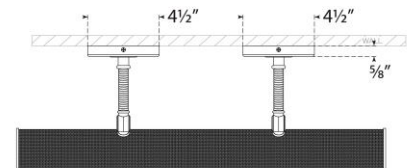

TEAR SHEET

Halwell 24" Picture Light

Item # CHD 2585AB/NRT

Designer: Chapman & Myers

Height: 2.75" - 4.5"

Width: 24"

Extension: 6.25" - 8.25"

Backplate: 2.75" x 4.5" Rectangle

Finishes: AB/NRT, BZ/NRT, PN/NRT

Socket: 2 - E26 Keyless

Wattage: 2 - 8 LED T9

Weight: 6 Pounds

Note: UL Only | Requires Smaller Outlet Box

Top View

Side View

Front View