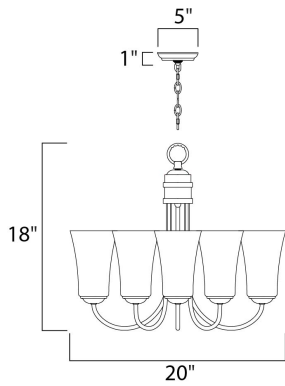

MEASUREMENTS

DIMENSION : 20" L x 20" W x 18" H
 CANOPY : 4.93" W x 1" H x 4.93" L
 HANGING WEIGHT : 9.98 lb

LAMPING

INPUT VOLTAGE : 120V
 LUMENS : 0 Rated
 BULB : 5 x 60W Incandescent E26 Medium , 300W Total
 BULB INCLUDED : (Not Included)
 DIMMABLE : Yes