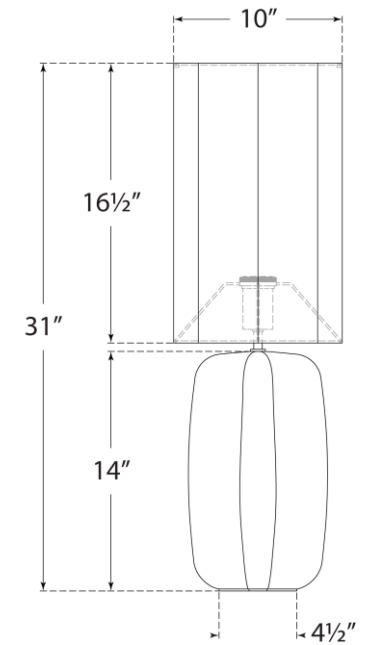

TEAR SHEET

Alessio Large Table Lamp

Item # KW 3022PW-L

Designer: Kelly Wearstler

Height: 31"

Width: 10"

Base: 4.5" X-Base

Finishes: Al, PW

Shade Treatments: L

Shade Details: 10" x 10" x 16.5" Octagon

Socket: E26 Keyless w/ Line Switch

Wattage: 8 LED T10

Weight: 17 Pounds

Note: Item not Available in Australia

Top View

Front View