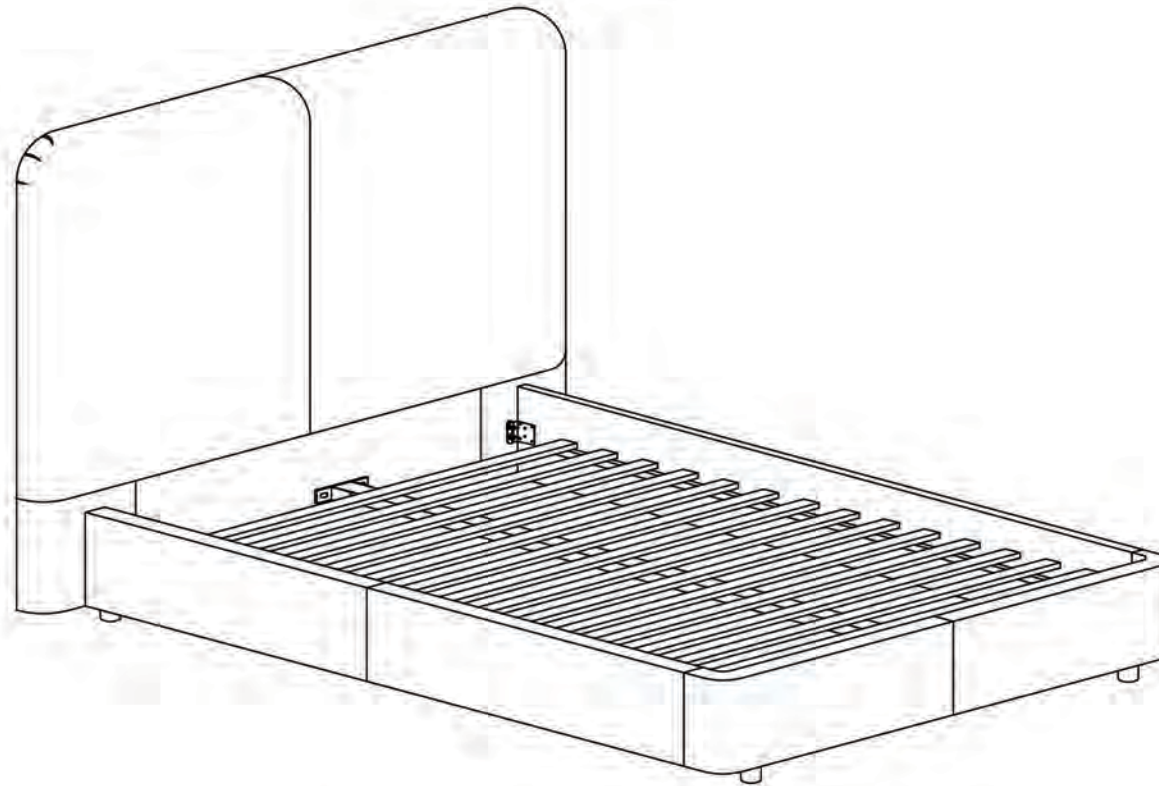

## **ASSEMBLY INSTRUCTIONS.**

SAMARA QUEEN BED COTTAGE LINEN

**RN-1125-34**

THANK YOU FOR YOUR PURCHASE!

## PARTS AND HARDWARE.

 Feet ① X 4	 Gold Bolt (m8*18) ② X 4
 Bolts (m8*20) ⑥ X 4	 Headboard A X 1
 Footboard B X 1	