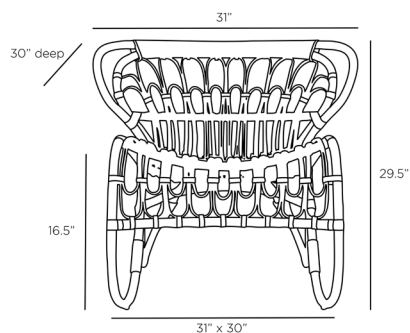

ARTERIOS

RAYNA LOUNGE CHAIR

5753

H: 29.5 IN, W: 31 IN, D: 30 IN

Gray Wash

Contract Recommendations: Not for use
in high traffic/public spaces

A creative take on intricate, turn-of-the-century wicker motifs, the Rayna lounge chair is a curvaceous beauty in gray-washed rattan. In any room, the lounge is a refined and exquisitely crafted statement-maker. Finish will vary.

APPEARANCE

Material	Rattan
Finish	Gray Wash
Finish Will Vary	true
Top Coat/Sealant	false

DIMENSIONS

Foot Print	W: 31 IN, D: 30 IN
Seat Back	H: 14.5 IN
Seat	W: 19 IN, D: 19 IN
Seat Height	16.5 IN
Seat	W: 19 IN, D: 19 IN
Clearance	9"
Diagonal Dimension	42 IN

SHIPPING

Shipping Requirements	TruckShip
Product Weight	12 LBS
Gross Weight 1	25.2 LBS
Shipping Box 1	H: 34.75 IN, L: 32.25 IN, W: 31.75 IN

ADDITIONAL INFO

Leg Or Foot Application	Glides
-------------------------	--------