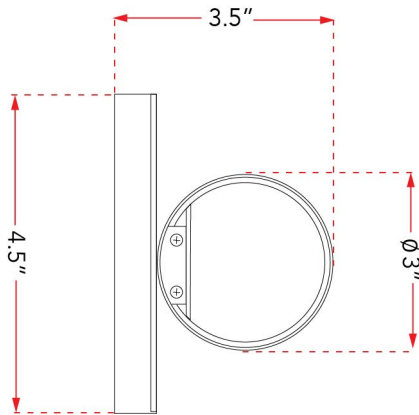

ABRA MODEL **20099WV-CH**

Dual Cylinder Glass Vanity

FAMILY NAME **Turbo**

UPC 00810035191693

FIXTURE MATERIAL				DIMENSIONS IN INCHES							CERTIFICATION		
Frame Material	Finishes Available	Diffuser Type	Diffuser Finish	Diameter	Height	o.a.h	Width	Length	Ext	ADA	Location	Rating	Compliance
Steel	BN - Brushed Nickel CH - Chrome	Glass	Opal	3	4.5	4.5		36	3.5	Yes	Ceiling Mount only	Damp Location	cETLus

LAMPING									
Lamp Type	Lamp qty	Wattage	Max Wattage	Base	Kelvin	CRI	Initial Lumen's	Delivered Lumen's	Voltage
LED	2	24w	48w	Module	3000k	93	4,080	2856 (estimated)	120v

COMPATIBLE DIMMER'S	J-BOX TYPE	SUPPLIED
Triac, CL and ELV	4 x 4 Octagonal	Lamps