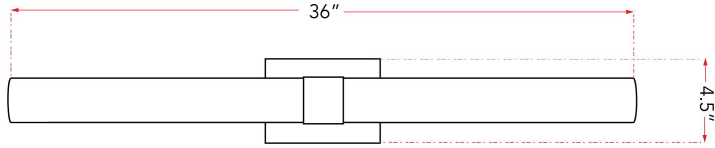

ABRA MODEL **20099WV-CH**

Dual Cylinder Glass Vanity

FAMILY NAME **Turbo**

UPC 00810035191693

FIXTURE MATERIAL				DIMENSIONS IN INCHES							CERTIFICATION		
Frame Material	Finishes Available	Diffuser Type	Diffuser Finish	Diameter	Height	o.a.h	Width	Length	Ext	ADA	Location	Rating	Compliance
Steel	BN - Brushed Nickel CH - Chrome	Glass	Opal	3	4.5	4.5		36	3.5	Yes	Ceiling Mount only	Damp Location	cETLus

LAMPING									
Lamp Type	Lamp qty	Wattage	Max Wattage	Base	Kelvin	CRI	Initial Lumen's	Delivered Lumen's	Voltage
LED	2	24w	48w	Module	3000k	93	4,080	2856 (estimated)	120v

COMPATIBLE DIMMER'S	J-BOX TYPE	SUPPLIED
Triac, CL and ELV	4 x 4 Octagonal	Lamps