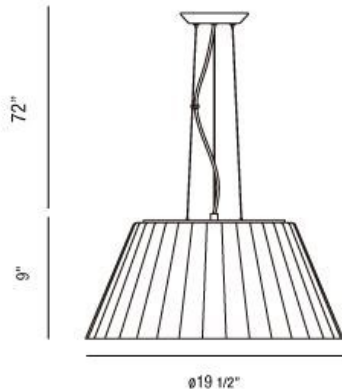

### PRODUCT DETAILS

No.	:	23068-032
Product Color	:	CHROME
Product Material	:	METAL
Shade / Accent Colour	:	BLACK
Shade / Accent Material	:	RIBBED GLASS
Diameter	:	19.5"
Height	:	9"
Overall Height	:	83"
Weight	:	16.5lbs

### TECHNICAL DETAILS

Light Direction	:	Down
Hanging Support Type	:	AIRCRAFT CABLE
Hanging Support Length	:	72"
Canopy / Backplate Height	:	1.5"
Canopy / Backplate Dia.	:	7"
Adjustable Lamp Head	:	No
Approval	:	