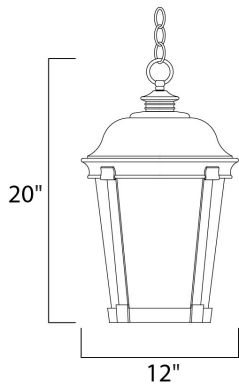

PRODUCT DESCRIPTION

Dover Cast is a traditional, Mediterranean style collection from Maxim Lighting International in Bronze finish with Seedy glass.

MEASUREMENTS

DIMENSION : 12" L x 12" W x 20" H
 HANGING WEIGHT : 7.59 lb

LAMPING

INPUT VOLTAGE : 120V
 LUMENS : 0 Rated
 BULB : 3 x 40W Incandescent E12 Candelabra , 120W Total
 BULB INCLUDED : (Not Included)
 DIMMABLE : Yes

FINISHES OPTION

 Bronze

GLASS

Seedy CD

MATERIAL

Die Cast Aluminum